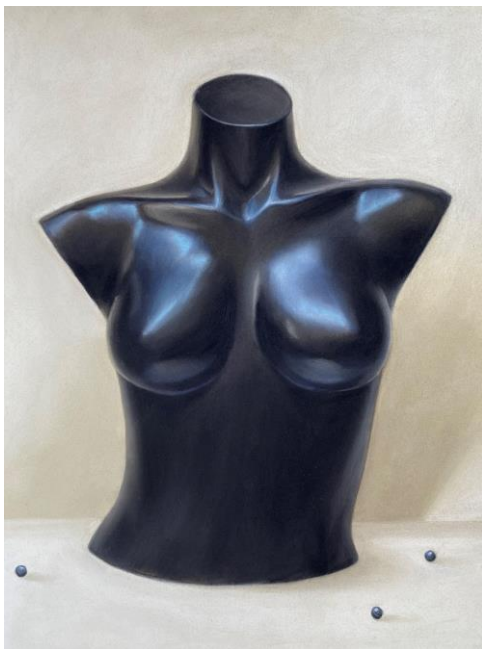

Phoebe Hillard

Slate 2025

soft pastel

39 x 29.5cm (artwork) | 61 x 50cm (frame)

$750