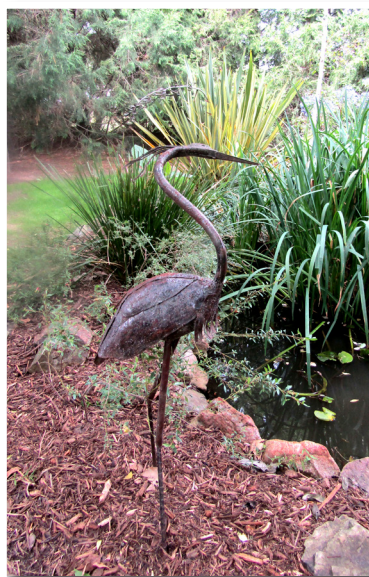

NERAMble - Autumn 2018

ART IN THE GARDEN

at "Orchard Cottage" 329 Arding Rd, Armidale

SATURDAY 7 & SUNDAY 8 APRIL
10.00am to 4.30pm

\$10 Adults (\$8 Friends of NERAM members) U18 Free

NERAM is holding its 12th Autumn ramble in a lovely country garden on the outskirts of Armidale. The garden will feature many forms of art including sculptures, pottery, jewellery and paintings plus plant sales, Autumn Harvest stall, and many other garden related attractions. Raffle, teas and lunches on sale.

Directions to Orchard Cottage

From Armidale - at southern roundabout on New England Highway near airport, travel south for 6km to the Arding turnoff; turn right and travel 3km to garden on left - cnr Jackson Road